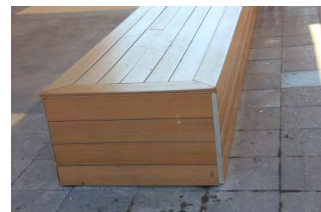

KINGWOOD Exterior Cladding & Outdoor Furniture Profile installed at Fairfield Heights Woolworth

Project: Fairfield Heights Woolworth

Product Used: KINGWOOD Exterior Cladding & Outdoor Furniture Batten Profile

Exterior Cladding Profiles: QBO-16

QBO-16
203mm X 25mm

WKK-09
STAINLESS STEEL CLIP

Outdoor Furniture Profiles: DBI-14

DBI-14
140mm X 25mm

Overview

New Woolworth supermarket located at 186 The Boulevard, Fairfield Heights NSW 2165. KINGWOOD exterior cladding had been chosen for their feature wall profile. And batten profile as outdoor bench. Like our QUEST Service Apartment, Sydney Olympic Park project which which complemented architects' design by providing a natural timber look.